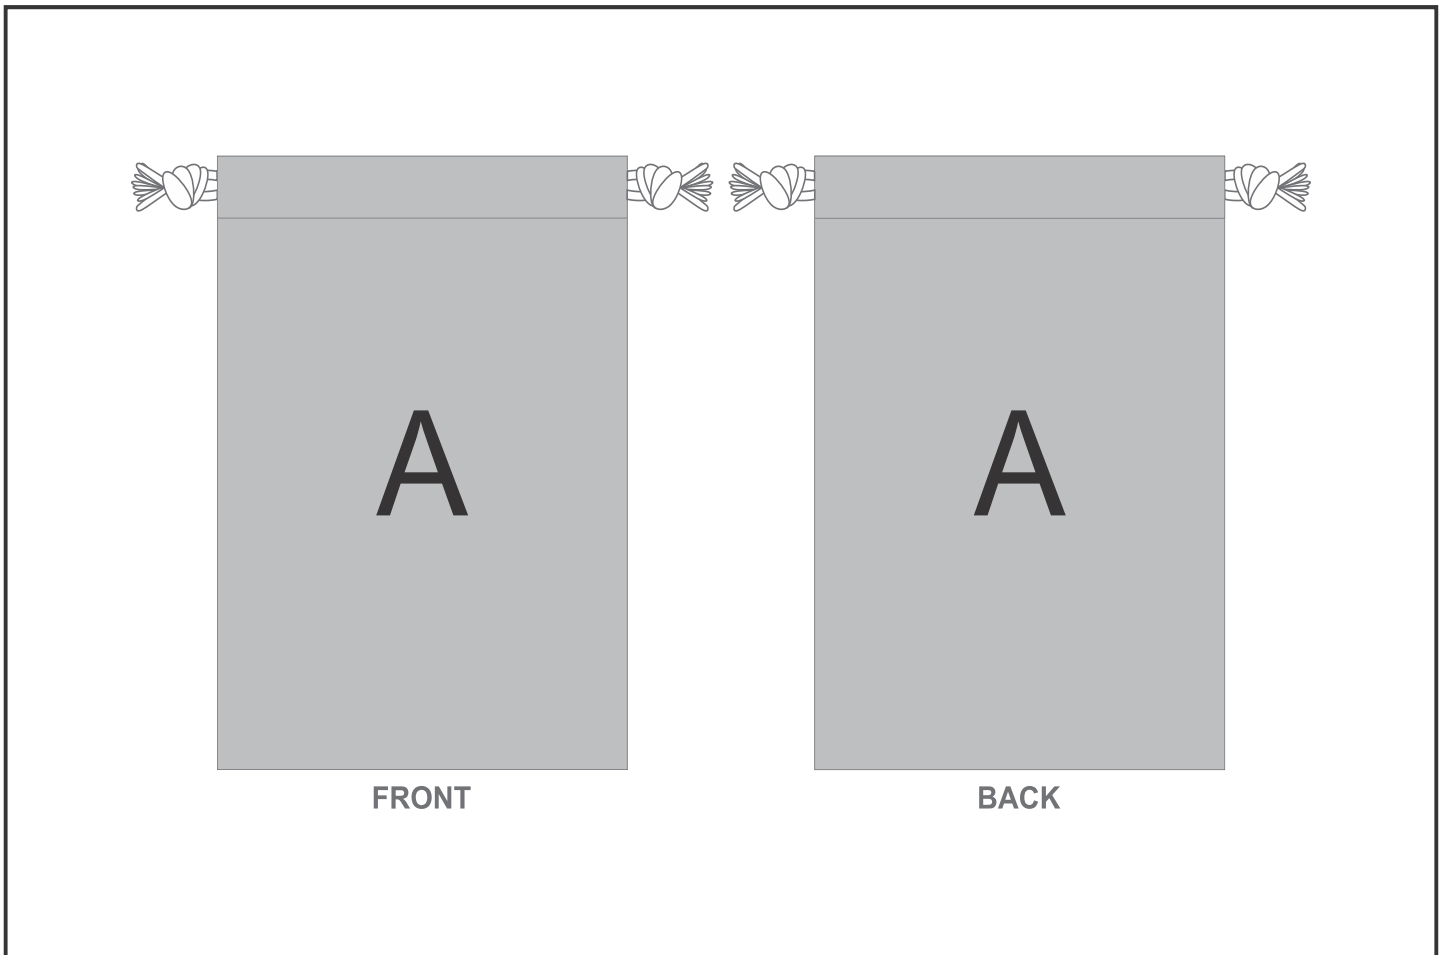

## Need to know:

- Includes 1-Position Sublimation (setup fees apply)
- Please Note: We cannot guarantee 100% logo Alignment on all Brandable Panels

## Branding Options:

Position	Branding Method (Branding Code)	No. of Colours	Dimension
A	Custom Sublimation A (CPSUB-A)	Full Colour	165mm wide x 405mm high